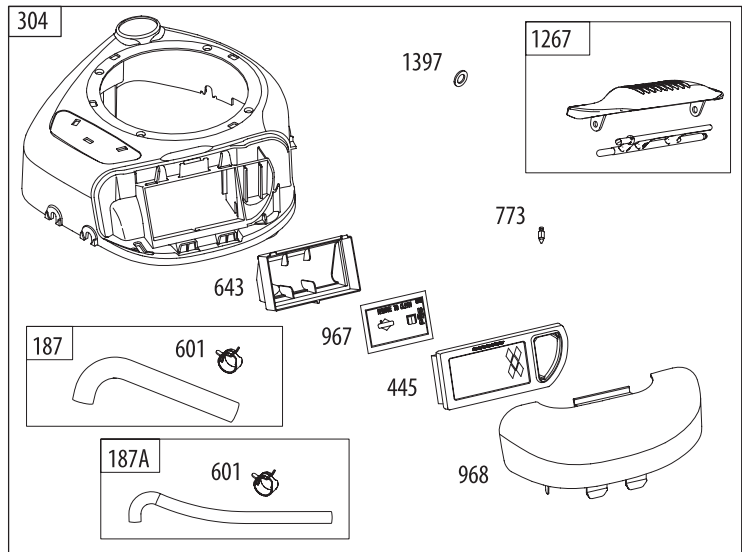

Briggs & Stratton Engine Model 215802